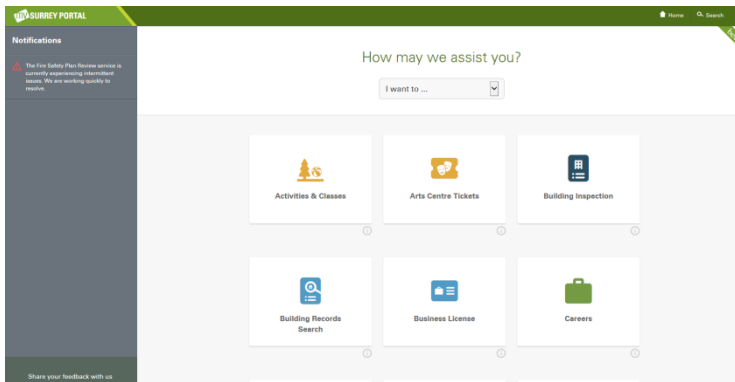

City of Surrey: Engagement

Community Integrity Innovation Service Teamwork